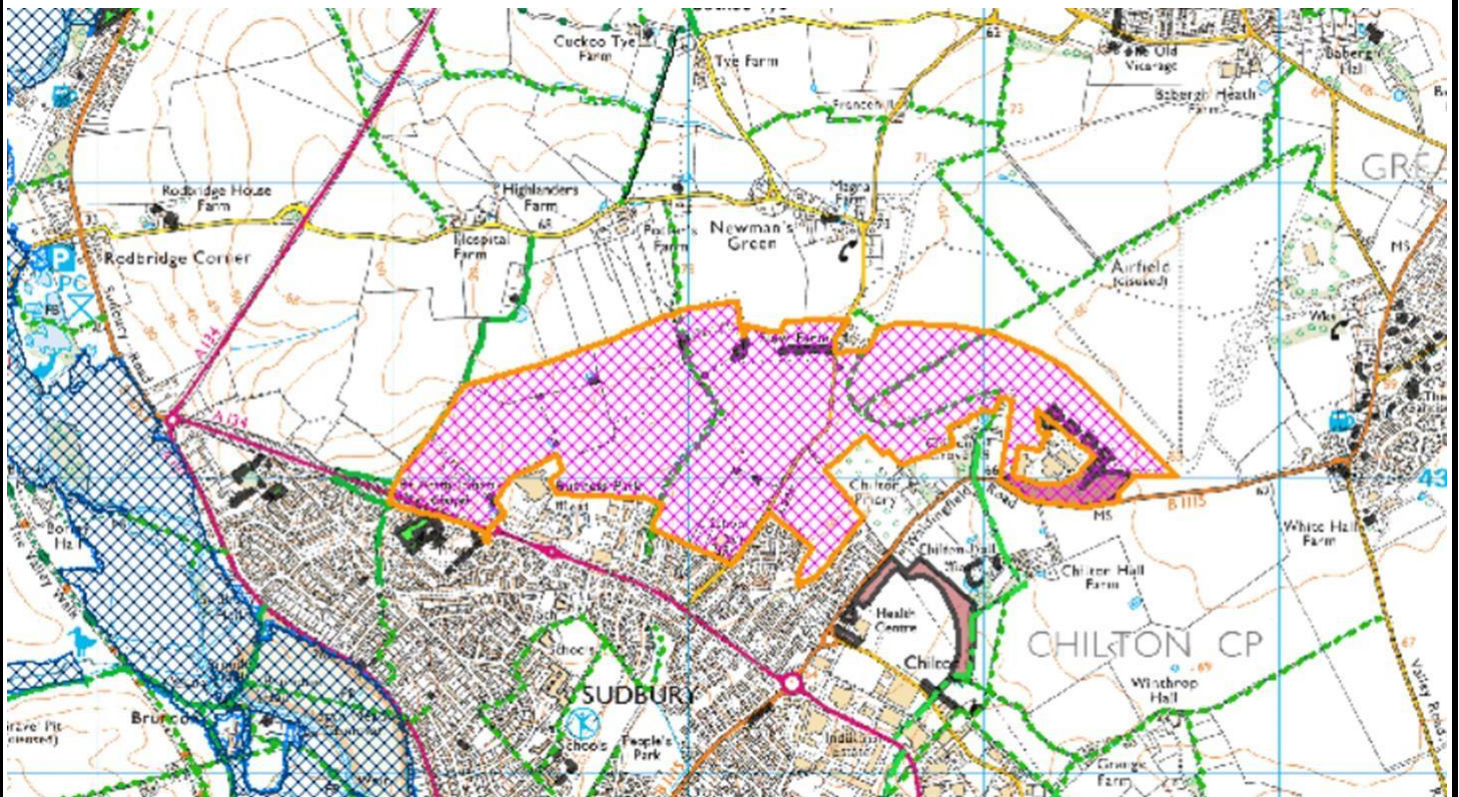

Application No: DC/22/02336

Parish: Sudbury

Location: Woods Mixed Development to North Of Woodhall Business Park

© Crown copyright and database rights 2021 Ordnance Survey 0100017810 & 0100023274.